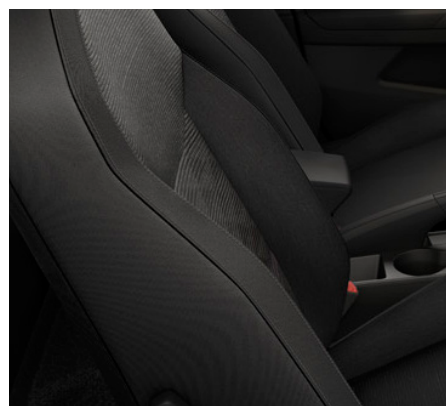

Nao uni Cloth - BX

XC