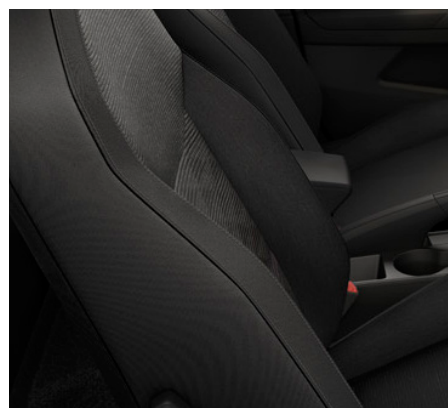

Nao uni Cloth - BX

XC