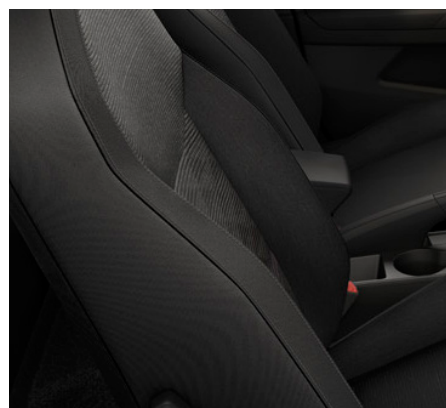

Nao uni Cloth - BX

XC