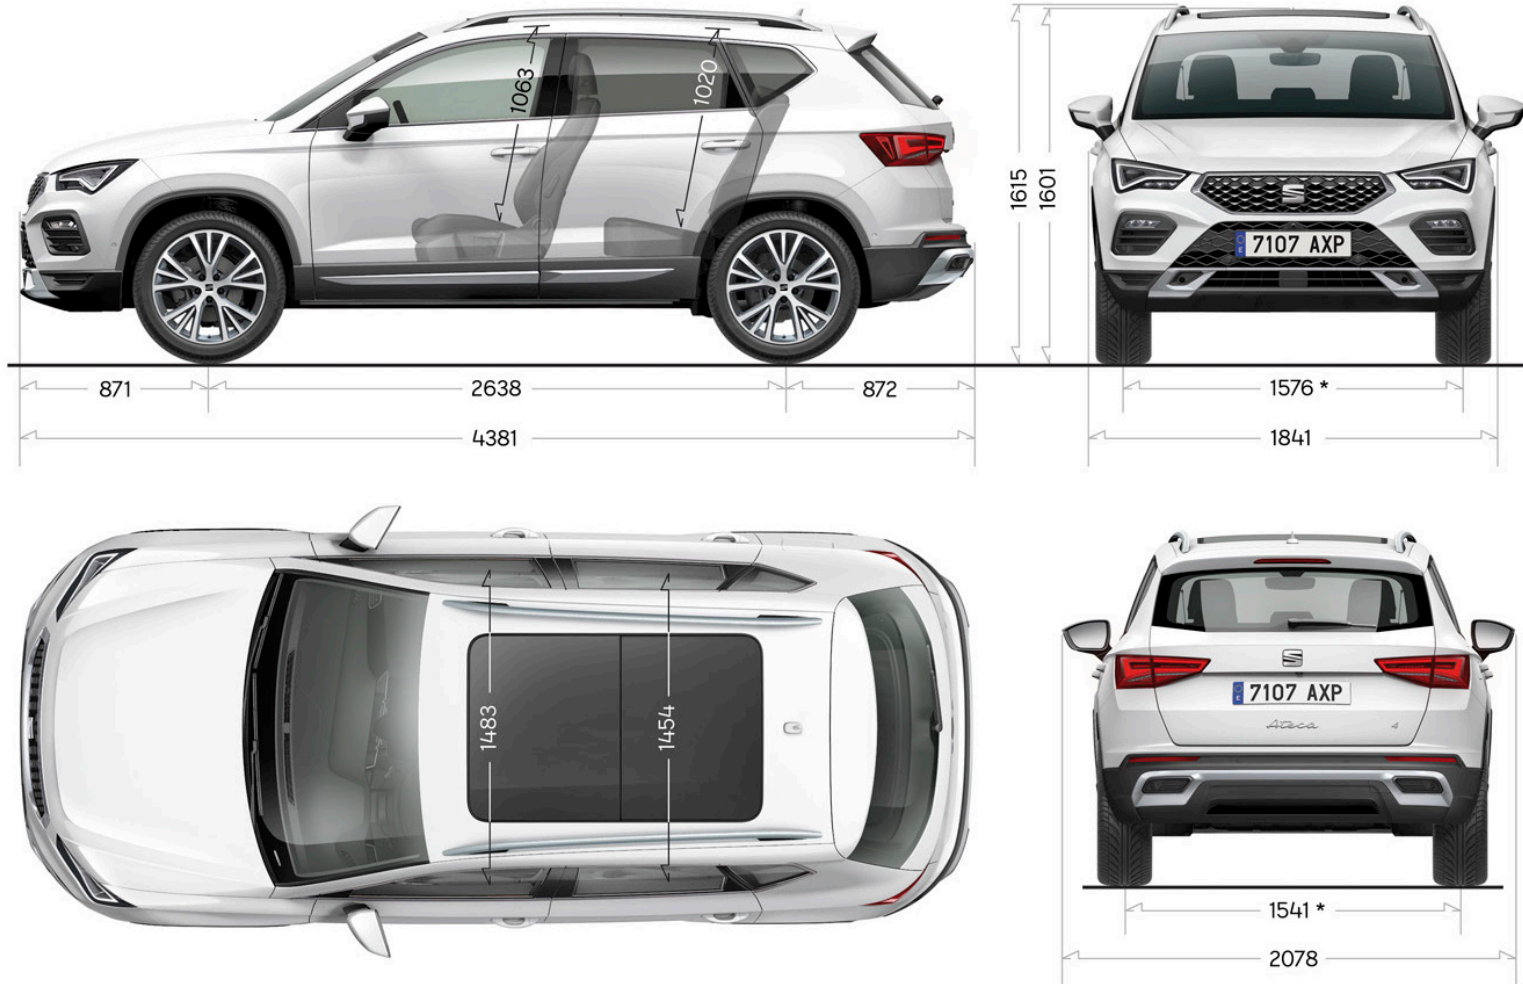

Ateca - Technical Information

Engine	KHP*WX	KHP*NX	KHP*NZ	KHP*FZ
Cylinder/Valve (total)	3/12	4/16		
Displacement	999	1498	1986	
Cylinder bore and stroke (mm)	74.5/76.4	74.5 / 85.9		81.0/95.5
Compression ratio	11.5	10.5		16.0
Maximum power (kW (HP)/rpm)	81 (110)/5500	110 (150)/5000-6000		110 (150)/3000-4200
Maximum torque (Nm/rpm)	200/2000-3000	250/1500-4000		360/1600-2750
Atmospheric/Supercharged	Turbocharged			
Fuel type	Petrol			Diesel

Performance

Maximum speed (km/h)	180	202		
Acceleration 0-80 km/h (s)	7.4	6.4	6.1	
Acceleration 0-100 km/h (s)	11.3	9.0		

Other Information

Turning diameter (m)	10.8			
Gearbox Type	6-Speed Man		7-Speed DSG	
Length/width/height (mm)	4381 / 1841 / 1601 (1615 - Incl. Roof Rails)			
Wheelbase (mm)	2638			
Boot capacity (l)	510			
Fuel tank capacity (l)	50			
Maximum towing weight without brake (kg)	670	700		750
Maximum towing weight w/brake 12% (kg)	1300	1800	1600	1800

Dimensions

* Model with 215/60 R16 ET43