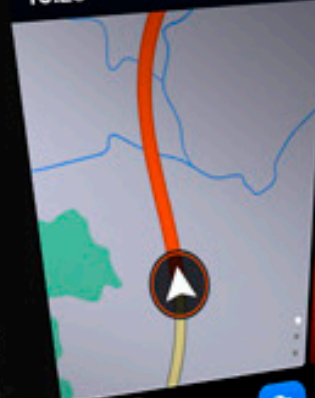

16:23

Normal

20.5°C

Full

Signal

Phone

Bluetooth

Red