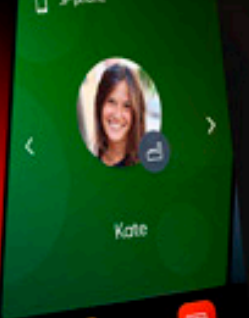

16:23

Normal

20.5°C

Full

Signal

Phone

Bluetooth

Red