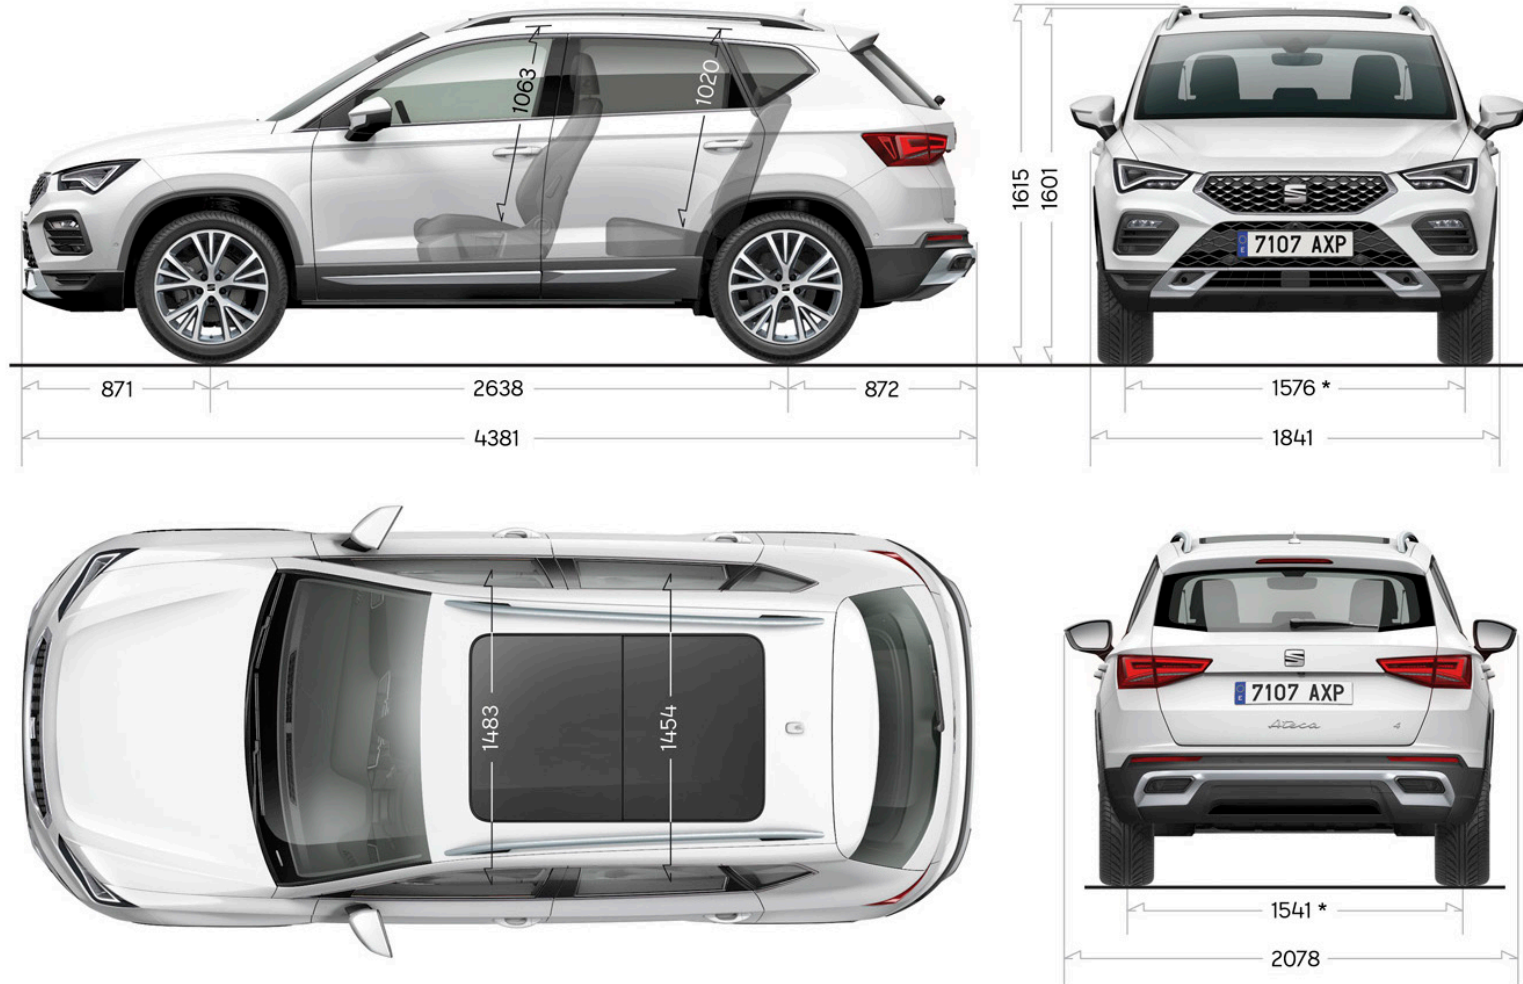

Ateca - Technical Information

Engine	KHP*WX	KHP*NX	KHP*NZ	KHP*FZ
Cylinder/Valve (total)	3/12	4/16		
Displacement	999	1498	1986	
Cylinder bore and stroke (mm)	74.5/76.4	74.5 / 85.9		81.0/95.5
Compression ratio	11.5	10.5		16.0
Maximum power (kW (HP)/rpm)	81 (110)/5500	110 (150)/5000-6000		110 (150)/3000-4200
Maximum torque (Nm/rpm)	200/2000-3000	250/1500-4000		360/1600-2750
Atmospheric/Supercharged	Turbocharged			
Fuel type	Petrol			Diesel

Performance

Maximum speed (km/h)	180	202		
Acceleration 0-80 km/h (s)	7.4	6.4	6.1	
Acceleration 0-100 km/h (s)	11.3	9.0		

Other Information

Turning diameter (m)	10.8			
Gearbox Type	6-Speed Man		7-Speed DSG	
Length/width/height (mm)	4381 / 1841 / 1601 (1615 - Incl. Roof Rails)			
Wheelbase (mm)	2638			
Boot capacity (l)	510			
Fuel tank capacity (l)	50			
Maximum towing weight without brake (kg)	670	700		750
Maximum towing weight w/brake 12% (kg)	1300	1800	1600	1800

Dimensions

* Model with 215/60 R16 ET43