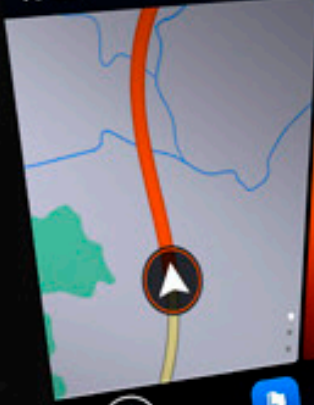

16:23

Normal

20.5°C

Full

Signal

Bluetooth

Phone

Red indicator

My media

The destinies
My way

iPhone

Kate

VIEW

22.0°

SYNC

A/C