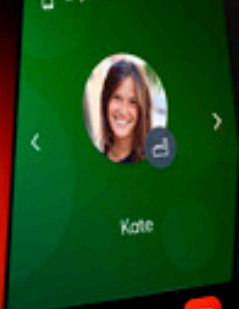

16:23

Normal

20.5°C

Full

Signal

Bluetooth

Phone

Red indicator