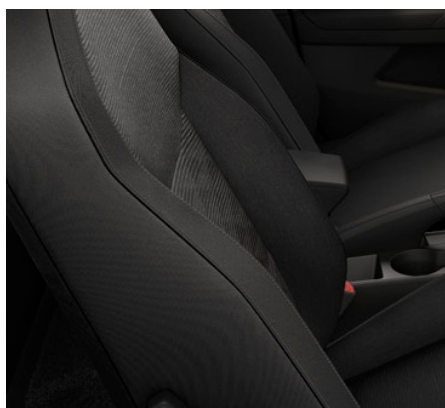

Nao uni Cloth - BX

XC