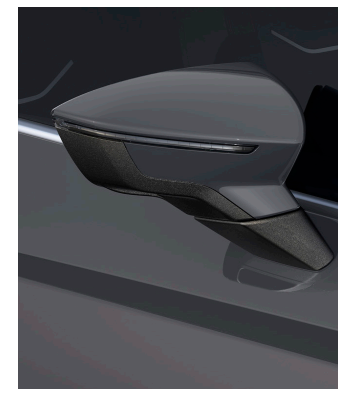

SE SE+ XP XP+ FR FR+ FR40

Graphene Grey
R6R6 (Special Metallic)

Colours can vary from screen to screen and printer to printer. Please contact your local dealer to view colour swatches.