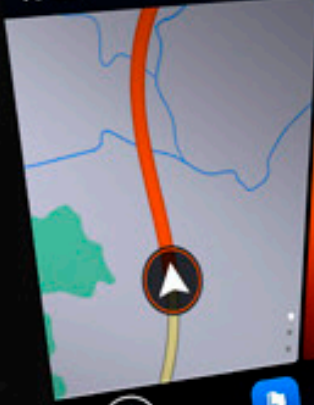

16:23

Normal

20.5°C

Full

Signal

Bluetooth

Phone

Red indicator