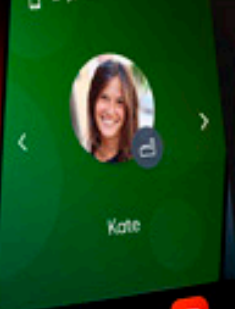

16:23

Normal

20.5°C

Full

Signal

Bluetooth

Phone

Red indicator