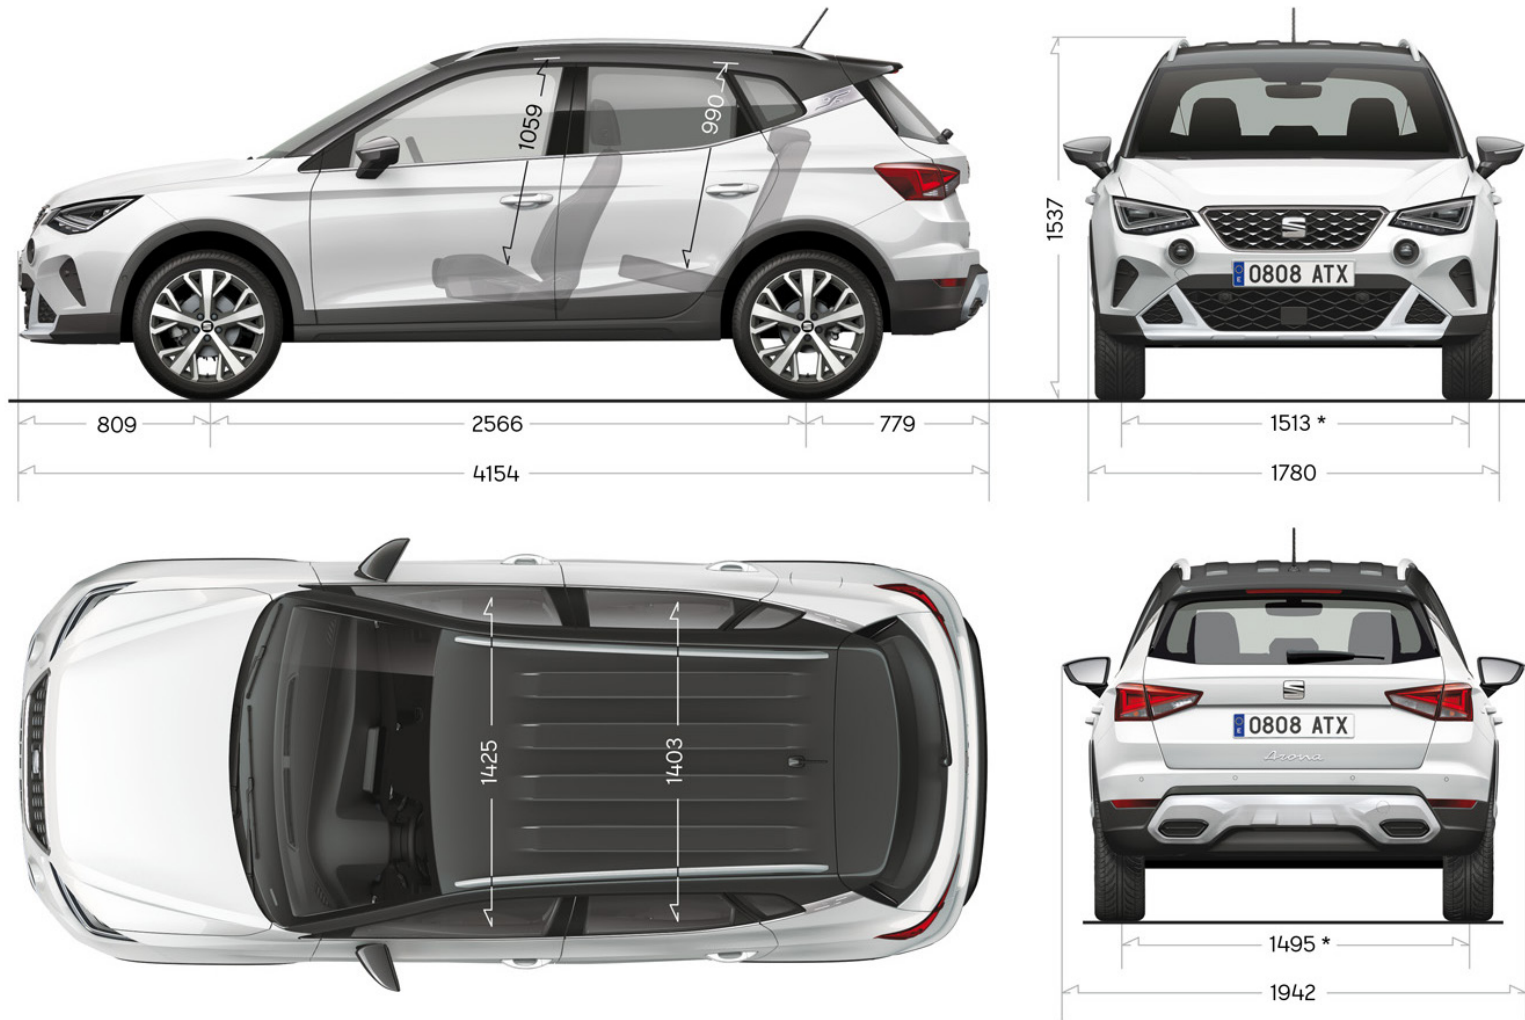

Performance

Maximum speed (km/h)	182	193	193
Acceleration 0-80 km/h (s)	7.5	6.8	7.1
Acceleration 0-100 km/h (s)	11.3	10.0	10.3

Other Information

Turning diameter (m)	10.6		
Gearbox Type	5-Speed Man	6-Speed Man	7-Speed DSG
Length/width/height (mm)	4154 / 1780 / 1537-1529		
Wheelbase (mm)	2566		
Boot capacity (l)	400		
Fuel tank capacity (l)	40		
Maximum towing weight without brake (kg)	590	600	610
Maximum towing weight w/brake 12% (kg)	1000	1100	1100

Dimensions

* Con neumático: 205/60 R16 ET45